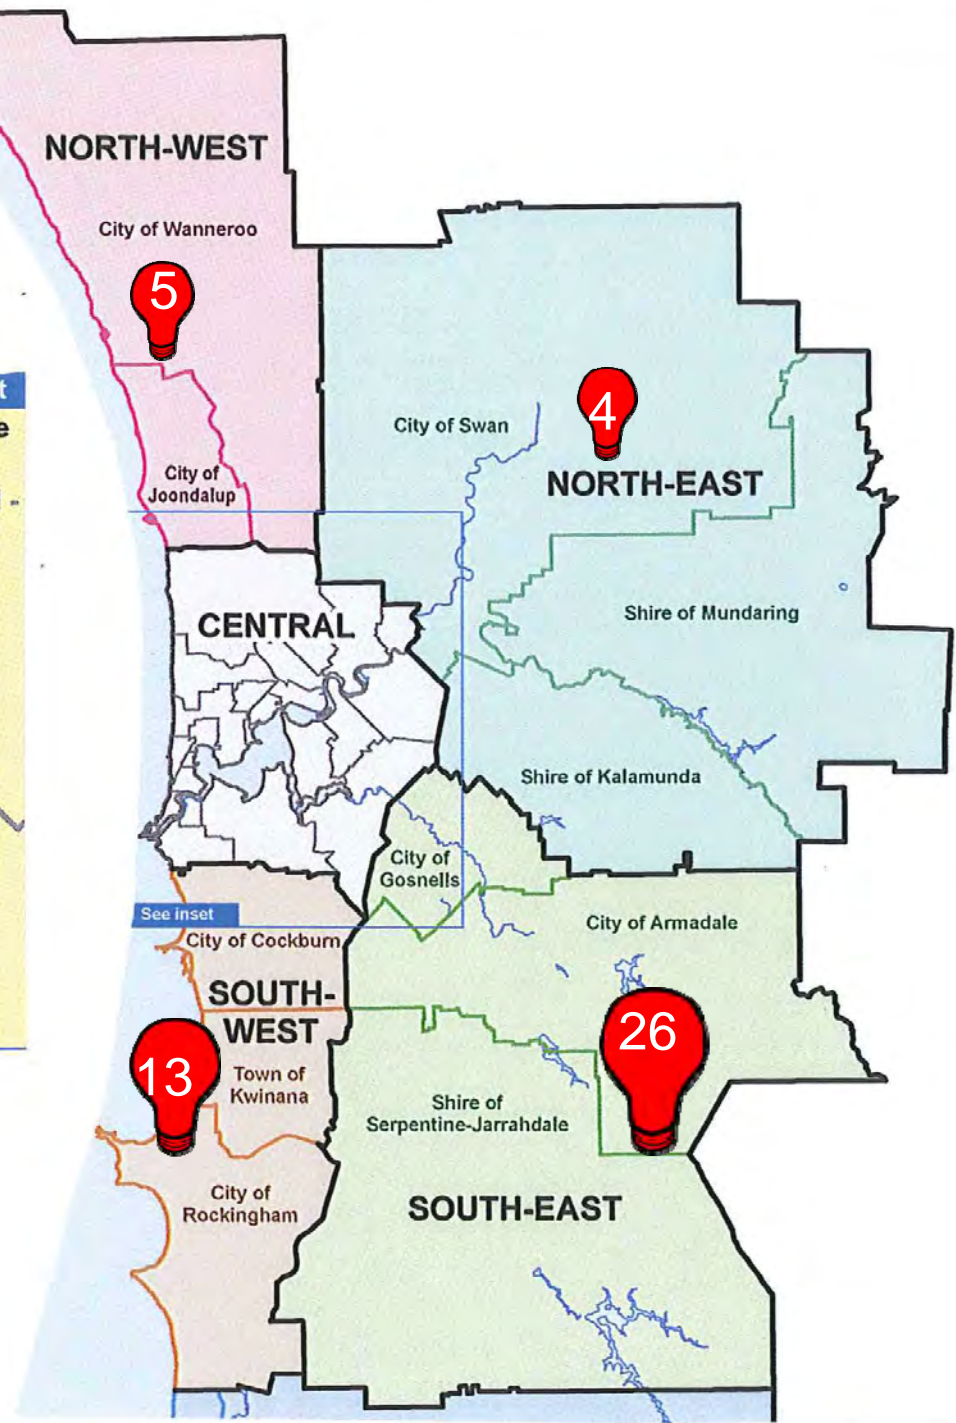

# Survey of personal ads

- 14 brothels
- 19 visit you
- 7 phone sex
- 34 sensual massage – generally implying something extra
- 9 escort services
- 289 from residential properties

- The overwhelming majority of sexual services are provided throughout the residential areas of the Perth Region

# Sexual Services Advertised in the West

89 Locality unspecified

BOARDWALK

EMPIRE