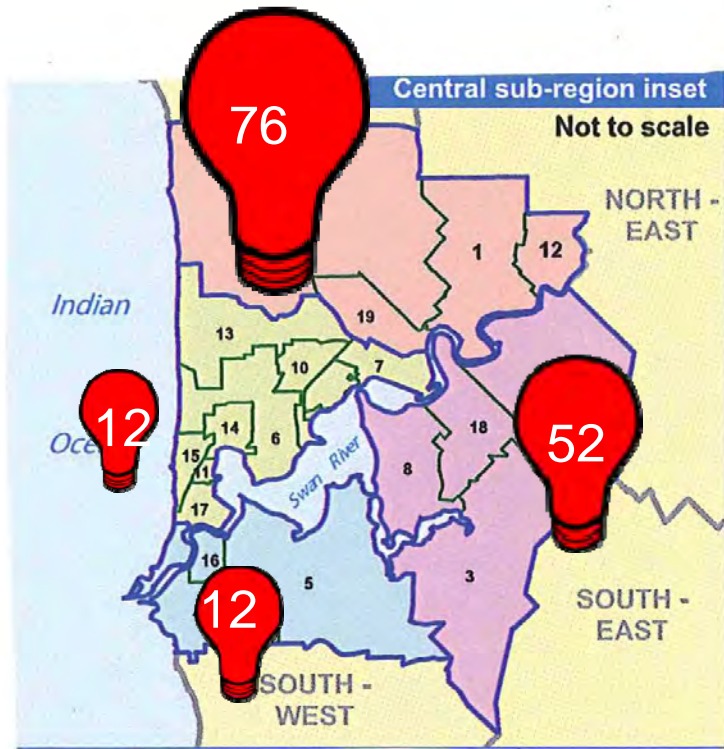

**Central**  
**3031 ha**

**SW**  
**3400 ha**

**SE**  
**668 ha**

# Survey of personal ads

- 14 brothels
- 19 visit you
- 7 phone sex
- 34 sensual massage – generally implying something extra
- 9 escort services
- 289 from residential properties

- The overwhelming majority of sexual services are provided throughout the residential areas of the Perth Region

# Sexual Services Advertised in the West

89 Locality unspecified